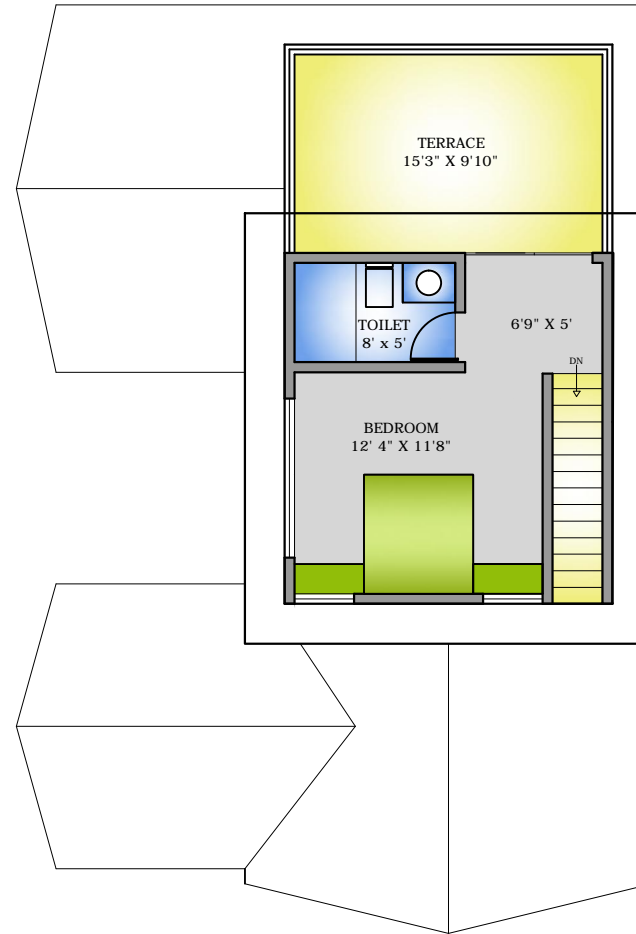

GROUND FLOOR PLAN

FIRST FLOOR PLAN

Bungalow - 3 BHK  
 Salable Area - 1611 Sqft